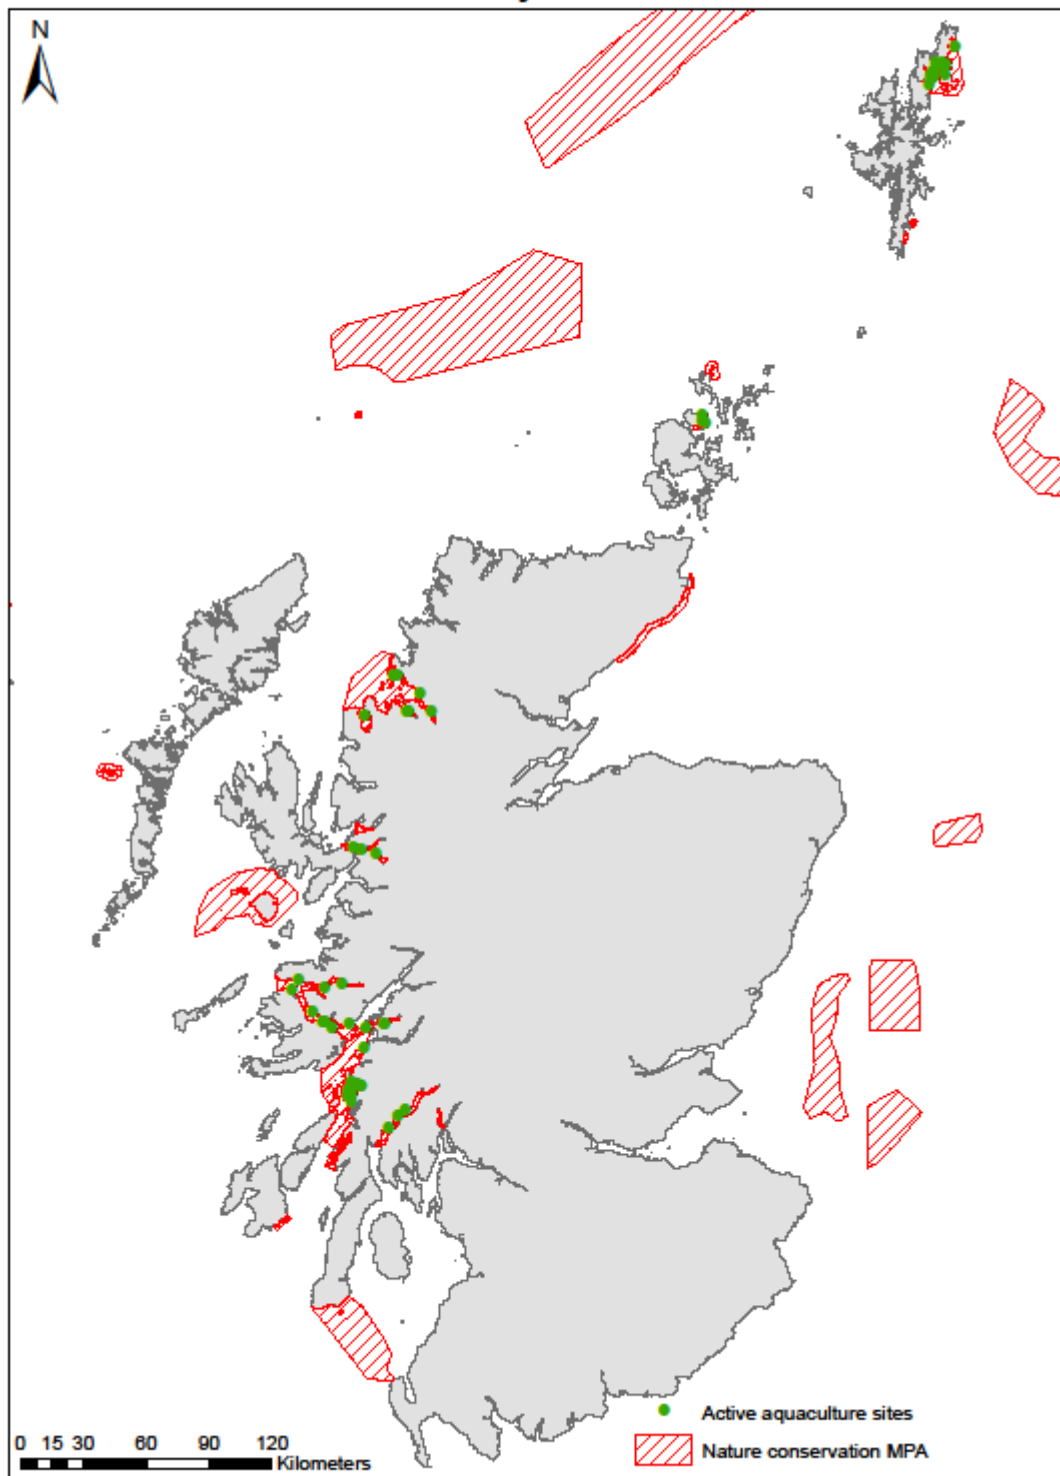

Active aquaculture sites within SACs 01 February 2018

Nature conservation Marine Protected Areas (MPA)

The table and map below detail the aquaculture sites which are located within MPAs in Scotland.

Site No.	Site Name	Site Category	Water Type	OS Grid Reference
FS0016	Loch Alsh (Sron)	Aquaculture production business	Seawater	NG785255
FS0056	Ardmair	Aquaculture production business	Seawater	NH103995
FS0057	Corry Farm	Aquaculture production business	Seawater	NH155905
FS0122	Bay of Ham	Aquaculture production business	Seawater	HY448319
FS0209	Scallastle	Aquaculture production business	Seawater	NM684396
FS0212	Invasion Bay	Aquaculture production business	Seawater	NM732608
FS0245	Ardintoul	Aquaculture production business	Seawater	NG824244
FS0248	Loch Duich	Aquaculture production business	Seawater	NG893231
FS0271	Kames Bay (west)	Aquaculture production business	Seawater	NM821117
FS0382	Uyea Isle	Aquaculture production business	Seawater	HP594003
FS0407	Wick of Vatsetter	Aquaculture production business	Seawater	HU534902
FS0413	Camas Glas	Aquaculture production business	Seawater	NM646587
FS0426	Loch Creran (B)	Aquaculture production business	Seawater	NM934417
FS0427	Fishnish (A)	Aquaculture production business	Seawater	NM638425
FS0451	Turness	Aquaculture production business	Seawater	HU611993
FS0462	Kames Bay (east)	Aquaculture production business	Seawater	NM824117

Active aquaculture sites within MPAs 01 February 2018

Nature conservation MPAs with maerl beds

The table and map below detail the aquaculture sites which are located within MPAs in Scotland which are designated for maerl beds.